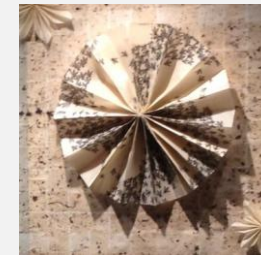

Marsha Hewitt